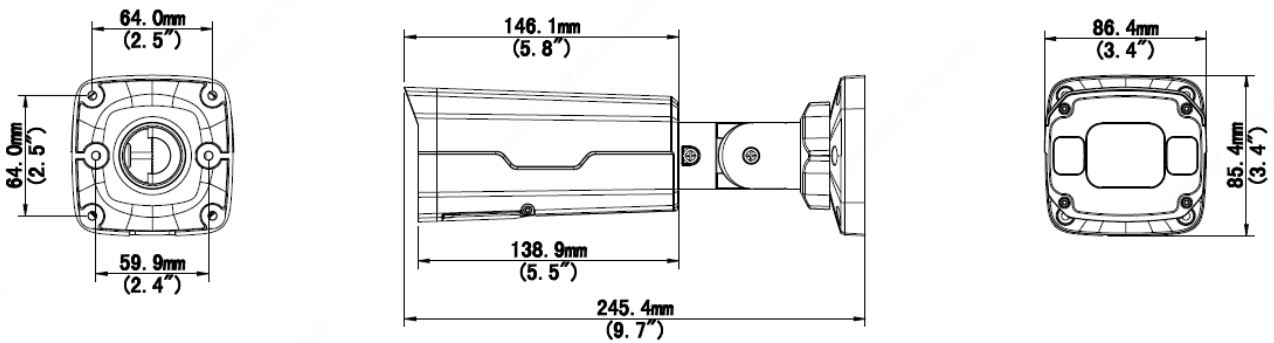

CB (IEC 62368-1:2014) UL (UL 62368-1, 2nd Ed., Issue Date: 2014-12-01)
Environment	CE-RoHS (2011/65/EU;(EU)2015/863); WEEE (2012/19/EU); Reach (Regulation (EC) No 1907/2006)
Protection	IP67 (IEC 60529:1989+AMD1:1999+AMD2:2013) IK10 (IEC 62262:2002)
General	
Power	DC 12V±25%, PoE (IEEE 802.3af)
	Power consumption: Max 8.5W
Power Interface	Ø 5.5mm coaxial power plug
Dimensions (L × W × H)	245.4 × 85.4 × 86.4mm (9.7" × 3.4" × 3.4")
Weight	0.92kg (2.03lb)
Material	Metal
Working Environment	-30°C ~ 60°C (-22°F ~ 140°F), Humidity: ≤95% RH (non-condensing)
Storage Environment	-30°C ~ 60°C (-22°F ~ 140°F), Humidity: ≤95% RH (non-condensing)
Surge Protection	6KV
Reset Button	N/A

Dimensions